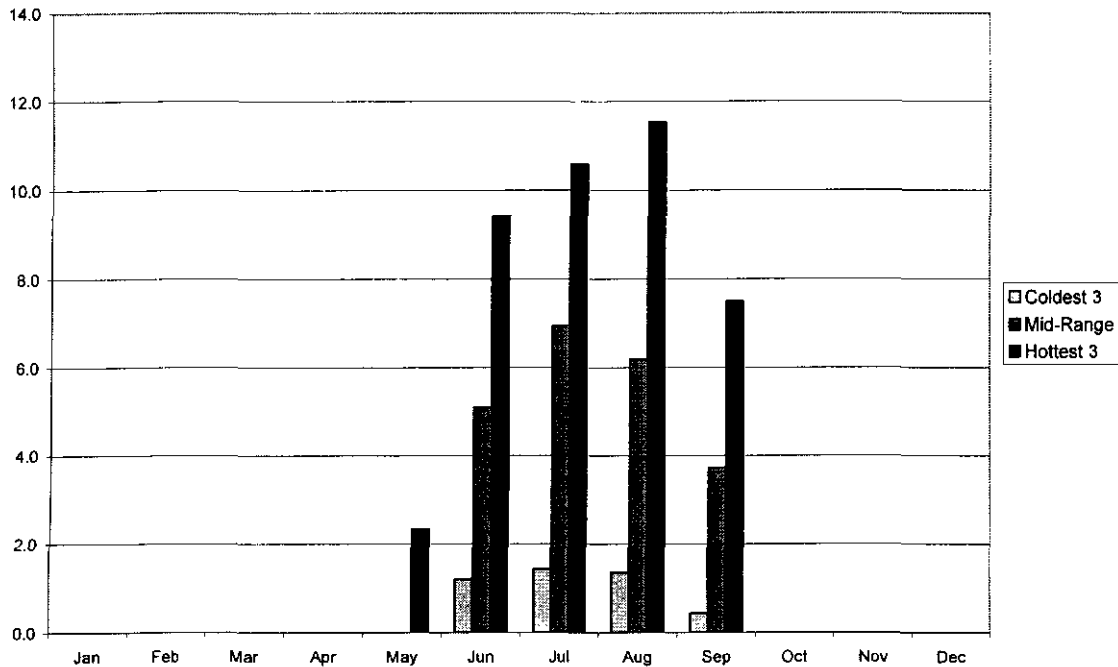

with a dewpoint of 64°, or 6.2 THICDD. An extreme weather condition is anticipated to occur approximately once in 10 years, wherein the average temperature will be 84° with a dewpoint of 70°, or 11.5 THICDD. Based upon the regression analysis presented above, the sensitivity of load to heating degree days is 43.71 MW/THICDD. Thus, extreme weather would increase CMP's load by about 233 MW; that is, $(11.5 - 6.2) * 43.71$. Similar sensitivities were developed for each cooling month.

Variance in THICDD on Monthly Peak Days, 1982-2006

On an annual basis, as new data becomes available, CMP updates its weather sensitivity analysis and its assumptions related to extreme temperature conditions.

Response Prepared and Submitted By:

John P. Davulis
Senior Project Manager
GDS Associates, Inc.

Attachment(s):

1. Data file used to develop the sensitivity of load to weather conditions