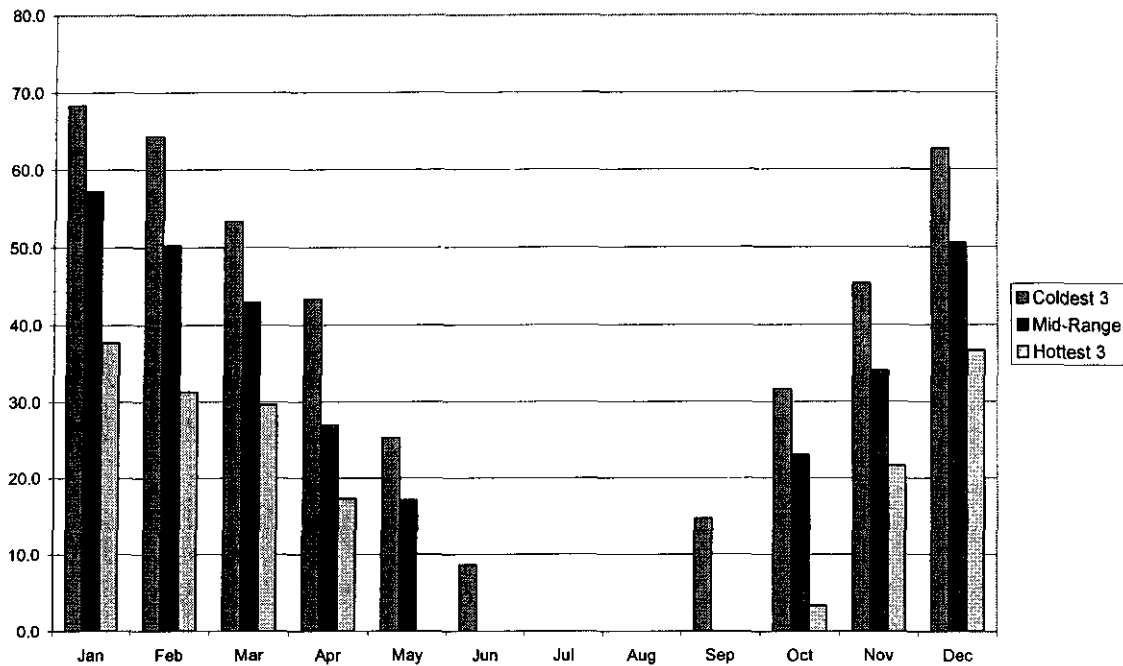

The coefficients to HDD and THICDD were used in combination with information on extreme weather conditions to calculate extreme peaks in CMP's Fall 2006 forecast.

The following chart shows the variation in temperature conditions (heating degree days) on the day of CMP's monthly peaks that are associated with heating load. Considering the historic period running from January 1976 through August 2006, average temperature data for monthly peak days was sorted. The three coldest days were used to establish the extreme temperature condition. CMP's winter peak load is most likely to occur in December. The average temperature expected is 15°, or 50 HDD. An extreme weather condition is anticipated to occur approximately once in 10 years, wherein the average temperature will be 2°, or 63 HDD. Based upon the regression analysis presented above, the sensitivity of load to heating degree days is 3.37 MW/HDD. Thus, extreme weather would increase CMP's load by about 44 MW in December; that is, $(63 - 50) * 3.37$. Similar sensitivities were developed for each heating month.

Variance in HDD on Monthly Peak Days, 1976-2006

Similarly the next chart shows the variation in temperature conditions (cooling degree days adjusted for humidity) on the day of CMP's monthly peaks that are associated with cooling load. Considering the historic period running from January 1982 through August 2006, average cooling degree day data adjusted for humidity (THICDD) for monthly peak days was sorted. The three hottest days were used to establish the extreme temperature condition. CMP's summer peak load is most likely to occur in August. The average temperature expected is 76°